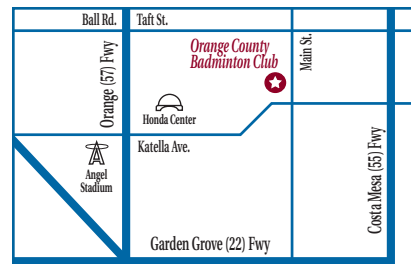

LESSONS

MEMBER PRIVATE LESSON:	\$55 PER HOUR
NON-MEMBER PRIVATE LESSON:	\$65 PER HOUR

ALL SERVICE FEES ARE NON-REFUNDABLE AND SUBJECT TO CHANGE WITHOUT NOTICE.

OCBC Membership Rate Roll Back!

THE OLYMPIC SPORT OF BADMINTON IS THE FASTEST RACQUET SPORT IN THE WORLD. COME SEE HOW BADMINTON IS TRULY PLAYED AT THE ORANGE COUNTY BADMINTON CLUB (OCBC).